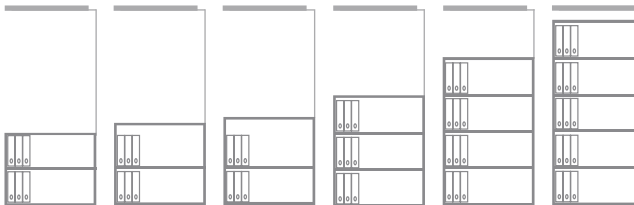

YECO1010

YECO1012

YECO1013

1000mm (39.4") wide, 470mm (18.5") deep		Price Group 15
code	description	height mm
YECO1010	2 x 266.7mm (10.5") doors & 2 x 304.8mm (12") drawers	1000 (39.4")
YECO1012	4 x 266.7mm (10.5") doors, 1 x 266.7mm (10.5") & 1 x 304.8mm (12") drawer	1270 (50")
YECO1013	4 x 266.7mm (10.5") doors, 1 x 266.7mm (10.5") & 1 x 304.8mm (12") drawer	1300 (51.2")

A4 lever arch		
height	width	depth
318 (12.5")	75 (3")	280 (11")

### 800mm (31.5") wide

718 (28.3")    1000 (39.4")    1070 (42.1")    1270 (50")    1570 (61.9")    1970 (77.5")

### 1000mm (39.4") wide

718 (28.3")    1000 (39.4")    1070 (42.1")    1270 (50")    1570 (61.9")    1970 (77.5")    2270 (89.4")

capacities for internal options and accessories			
	description	unit width mm	linear metres
	304.8mm (12") drawer with file bars suspension files (A4)	800 (31.5")	0.72
		1000 (39.4")	0.92
			<b>quantity</b>
	304.8mm (12") drawer with dividers lever-arch (spine up)	800 (31.5")	9
		1000 (39.4")	12