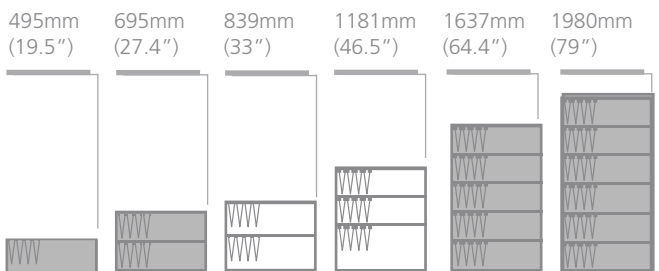

Economy sliding door cupboards - vertical capacities

A4 boxfile		
height	width	depth
337 (13.3")	75 (3")	265 (10.4")

A4 leverarch		
height	width	depth
318 (12.5")	75 (3")	280 (11")

foolscap leverarch		
height	width	depth
350 (13.8")	75 (3")	285 (11.2")

foolscap boxfile		
height	width	depth
368 (14.5")	75 (3")	265 (10.4")

lateral files		
height	width	depth
275 (10.8")	75 (3")	330 (13")

Soft storage products may differ between manufacturers.