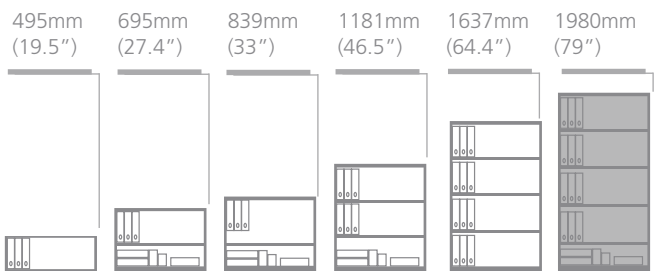

Economy sliding door cupboards - vertical capacities

A4 boxfile		
height	width	depth
337 (13.3")	75 (3")	265 (10.4")

A4 leverarch		
height	width	depth
318 (12.5")	75 (3")	280 (11")

foolscap leverarch		
height	width	depth
350 (13.8")	75 (3")	285 (11.2")

foolscap boxfile		
height	width	depth
368 (14.5")	75 (3")	265 (10.4")

lateral files		
height	width	depth
275 (10.8")	75 (3")	330 (13")

Soft storage products may differ between manufacturers.