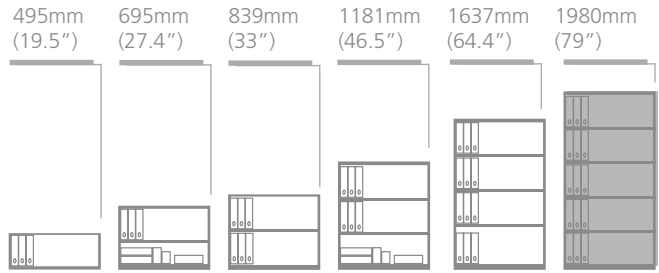

Economy sliding door cupboards - vertical capacities

A4 boxfile		
height	width	depth
337 (13.3")	75 (3")	265 (10.4")

A4 leverarch		
height	width	depth
318 (12.5")	75 (3")	280 (11")

foolscap leverarch		
height	width	depth
350 (13.8")	75 (3")	285 (11.2")

foolscap boxfile		
height	width	depth
368 (14.5")	75 (3")	265 (10.4")

lateral files		
height	width	depth
275 (10.8")	75 (3")	330 (13")

Soft storage products may differ between manufacturers.