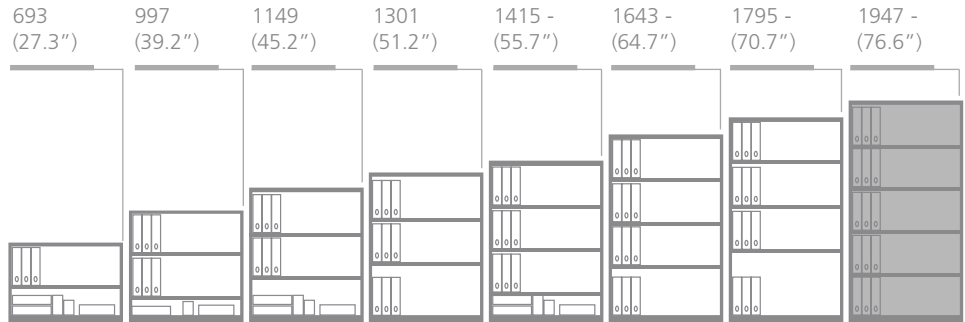

# SystemFile™ vertical capacities

A4 boxfile		
height	width	depth
337 (13.3")	75 (3")	265 (10.4")

A4 leverarch		
height	width	depth
318 (12.5")	75 (3")	280 (11")

See highlighted units in this row for best fit. →

foolscap leverarch		
height	width	depth
350 (13.8")	75 (3")	285 (11.2")

See highlighted units in this row for best fit. →

foolscap boxfile		
height	width	depth
368 (14.5")	75 (3")	265 (10.4")

See highlighted units in this row for best fit. →

lateral files		
height	width	depth
275 (10.8")	75 (3")	330 (13")

Soft storage products may differ between manufacturers.