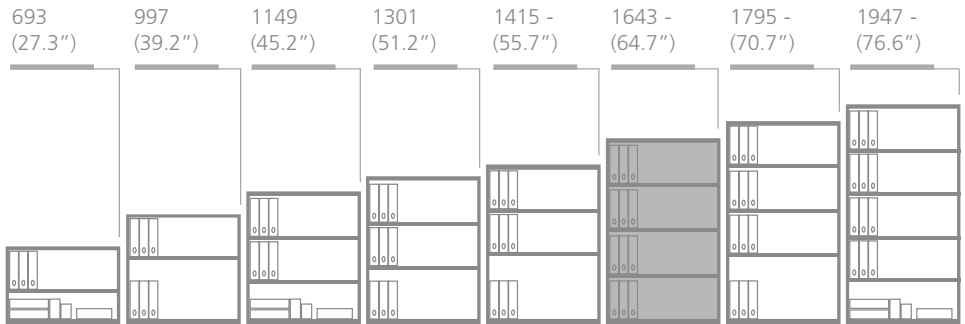

# SystemFile™ vertical capacities

A4 boxfile		
height	width	depth
337 (13.3")	75 (3")	265 (10.4")

A4 leverarch		
height	width	depth
318 (12.5")	75 (3")	280 (11")

See highlighted units in this row for best fit. →

foolscap leverarch		
height	width	depth
350 (13.8")	75 (3")	285 (11.2")

See highlighted units in this row for best fit. →

foolscap boxfile		
height	width	depth
368 (14.5")	75 (3")	265 (10.4")

See highlighted units in this row for best fit. →

lateral files		
height	width	depth
275 (10.8")	75 (3")	330 (13")

Soft storage products may differ between manufacturers.