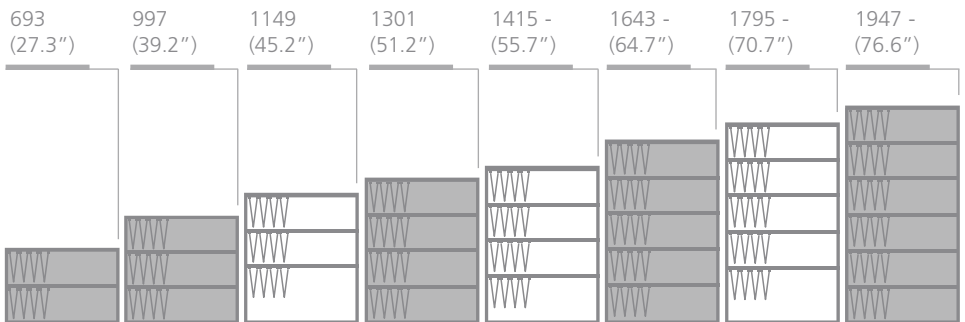

# SystemFile™ vertical capacities

A4 boxfile		
height	width	depth
337 (13.3")	75 (3")	265 (10.4")

A4 leverarch		
height	width	depth
318 (12.5")	75 (3")	280 (11")

See highlighted units in this row for best fit. →

foolscap leverarch		
height	width	depth
350 (13.8")	75 (3")	285 (11.2")

See highlighted units in this row for best fit. →

foolscap boxfile		
height	width	depth
368 (14.5")	75 (3")	265 (10.4")

See highlighted units in this row for best fit. →

lateral files		
height	width	depth
275 (10.8")	75 (3")	330 (13")

Soft storage products may differ between manufacturers.