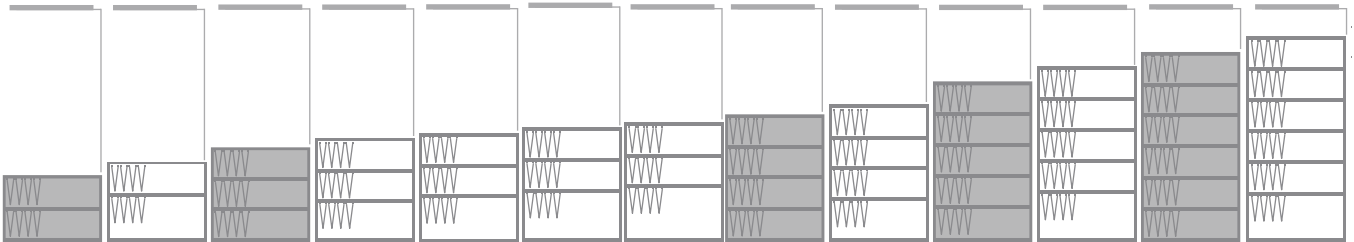

LateralFile™ vertical capacities

693mm (27.3) 845mm (33.5") 997mm (39.2") 1073mm (42.2") 1111mm (43.7") 1149mm (45.2") 1225mm (48.2") 1301mm (51.2") 1415mm (55.3") 1643mm (64.7") 1795mm (70.7") 1947mm (76.6") 2099mm (82.6")

A4 Box Files

A4 Lever-Arch Files

693mm (27.3) 845mm (33.5") 997mm (39.2") 1073mm (42.2") 1111mm (43.7") 1149mm (45.2") 1225mm (48.2") 1301mm (51.2") 1415mm (55.3") 1643mm (64.7") 1795mm (70.7") 1947mm (76.6") 2099mm (82.6")

Foolscap Box Files

Foolscap Lever-Arch Files

693mm (27.3) 845mm (33.5") 997mm (39.2") 1073mm (42.2") 1111mm (43.7") 1149mm (45.2") 1225mm (48.2") 1301mm (51.2") 1415mm (55.3") 1643mm (64.7") 1795mm (70.7") 1947mm (76.6") 2099mm (82.6")