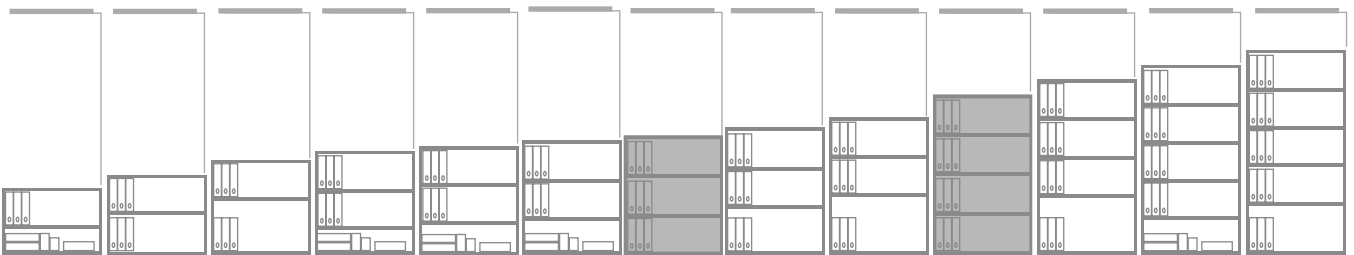

LateralFile™ vertical capacities

693mm (27.3) 845mm (33.5") 997mm (39.2") 1073mm (42.2") 1111mm (43.7") 1149mm (45.2") 1225mm (48.2") 1301mm (51.2") 1415mm (55.3") 1643mm (64.7") 1795mm (70.7") 1947mm (76.6") 2099mm (82.6")

A4 Box Files

A4 Lever-Arch Files

693mm (27.3) 845mm (33.5") 997mm (39.2") 1073mm (42.2") 1111mm (43.7") 1149mm (45.2") 1225mm (48.2") 1301mm (51.2") 1415mm (55.3") 1643mm (64.7") 1795mm (70.7") 1947mm (76.6") 2099mm (82.6")

Foolscap Box Files

Foolscap Lever-Arch Files

693mm (27.3) 845mm (33.5") 997mm (39.2") 1073mm (42.2") 1111mm (43.7") 1149mm (45.2") 1225mm (48.2") 1301mm (51.2") 1415mm (55.3") 1643mm (64.7") 1795mm (70.7") 1947mm (76.6") 2099mm (82.6")