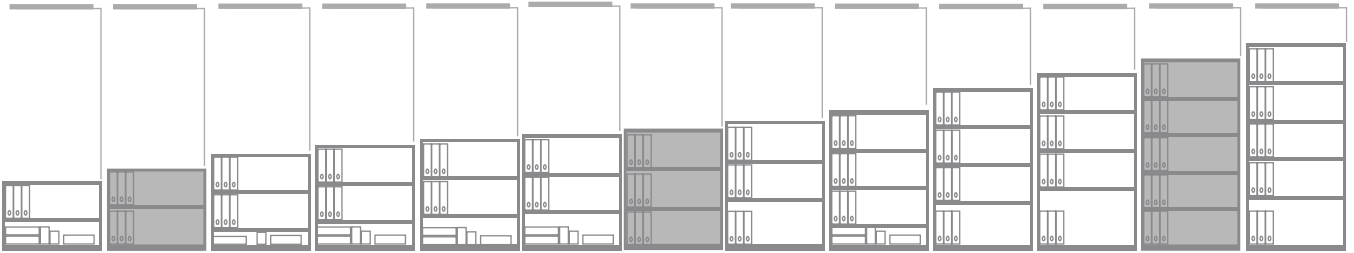

LateralFile™ vertical capacities

693mm (27.3) 845mm (33.5") 997mm (39.2") 1073mm (42.2") 1111mm (43.7") 1149mm (45.2") 1225mm (48.2") 1301mm (51.2") 1415mm (55.3") 1643mm (64.7") 1795mm (70.7") 1947mm (76.6") 2099mm (82.6")

A4 Box Files

A4 Lever-Arch Files

693mm (27.3) 845mm (33.5") 997mm (39.2") 1073mm (42.2") 1111mm (43.7") 1149mm (45.2") 1225mm (48.2") 1301mm (51.2") 1415mm (55.3") 1643mm (64.7") 1795mm (70.7") 1947mm (76.6") 2099mm (82.6")

Foolscap Box Files

Foolscap Lever-Arch Files

693mm (27.3) 845mm (33.5") 997mm (39.2") 1073mm (42.2") 1111mm (43.7") 1149mm (45.2") 1225mm (48.2") 1301mm (51.2") 1415mm (55.3") 1643mm (64.7") 1795mm (70.7") 1947mm (76.6") 2099mm (82.6")