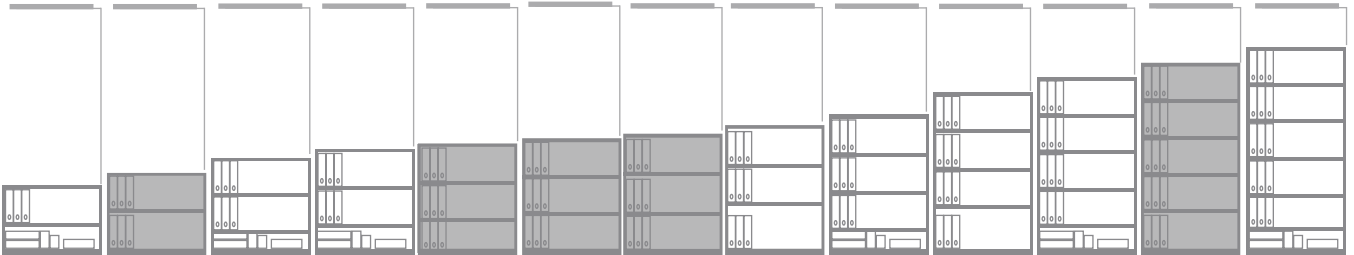

LateralFile™ vertical capacities

693mm (27.3) 845mm (33.5") 997mm (39.2") 1073mm (42.2") 1111mm (43.7") 1149mm (45.2") 1225mm (48.2") 1301mm (51.2") 1415mm (55.3") 1643mm (64.7") 1795mm (70.7") 1947mm (76.6") 2099mm (82.6")

A4 Box Files

A4 Lever-Arch Files

693mm (27.3) 845mm (33.5") 997mm (39.2") 1073mm (42.2") 1111mm (43.7") 1149mm (45.2") 1225mm (48.2") 1301mm (51.2") 1415mm (55.3") 1643mm (64.7") 1795mm (70.7") 1947mm (76.6") 2099mm (82.6")

Foolscap Box Files

Foolscap Lever-Arch Files

693mm (27.3) 845mm (33.5") 997mm (39.2") 1073mm (42.2") 1111mm (43.7") 1149mm (45.2") 1225mm (48.2") 1301mm (51.2") 1415mm (55.3") 1643mm (64.7") 1795mm (70.7") 1947mm (76.6") 2099mm (82.6")