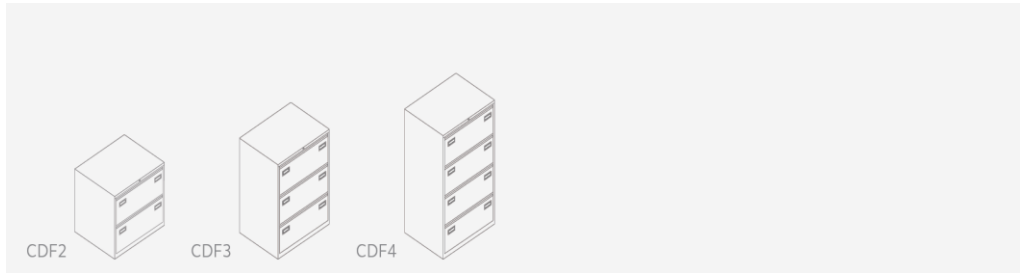

# CONTRACT DOUBLE FILERS

**Contract Double Filers – 800mm wide**

Price Group 34

Code	Description	Height (mm)
CDF2	Two drawer double filer	713 (28.1")
CDF3	Three drawer double filer	1016 (40")
CDF4	Four drawer double filer	1321 (52")