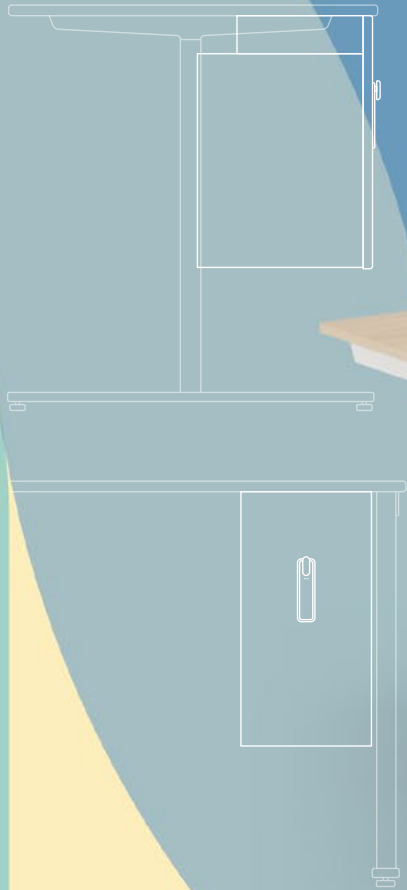

BUDDY

BISLEY

Helping you work better anywhere

Buddy by Bisley can be your right (or left!) hand man to take care of all your office storage needs.

As workplaces adjust to focus on individual rather than shared spaces, personal and safely accessible storage plays an important role.

An alternative to the versatile free-standing Note pedestal and Caddy, Buddy is a single-person desk-attached locker, the perfect addition to your working day!

The compact and space efficient design allows you to stay connected with your work, whilst maintaining a clutter free desk. With your office Buddy, you can feel reassured that not only are your belongings stowed within a safe personal workspace, but that they are

always within reach, for maximum productivity.

Designed to accompany static or height adjustable desking, Buddy moves as you do, ensuring you can quickly and easily access your belongings – whether sitting or standing.

Your colourful companion is available in a variety of steel and wood finishes with a choice of locking options and internal configurations, so there is a combination to suit everyone.

POSSIBILITIES

Buddy is your own personal locker right under and attached to your desk, so why not put your own stamp on it? Choose from 33 steel paint colours to seamlessly suite in with your existing aesthetic, or add a pop of colour to your under-desk storage. You can even choose a wood effect front if desired, with a choice of 7 laminates.