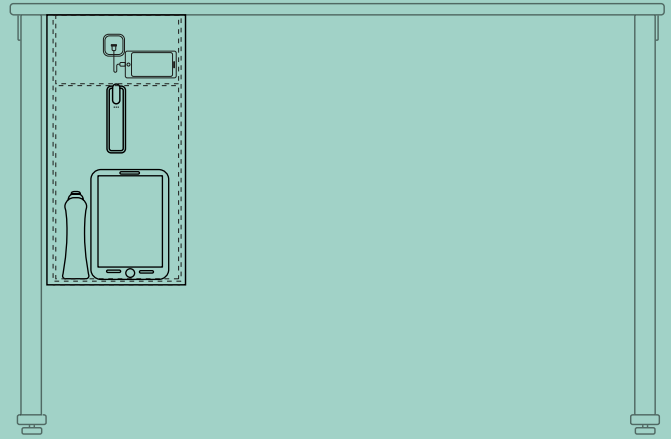

* Prior to manufacturing, we will always request a drawing of your desk to confirm fitment

** Laminate finish on door only

DIMENSIONS AND CAPACITY GUIDE

Buddy is 270mm (10.6") wide, 470mm (18.5") high and 426mm (16.8") deep.

Large internal drawer compartment is 220mm (8.6") wide x 380mm (14.9") deep x 310mm (12.2") high.

Small internal shelf compartment is 200mm (7.8") wide x 300mm (11.8") deep x 60mm (2.3") high.

LOCK OPTIONS