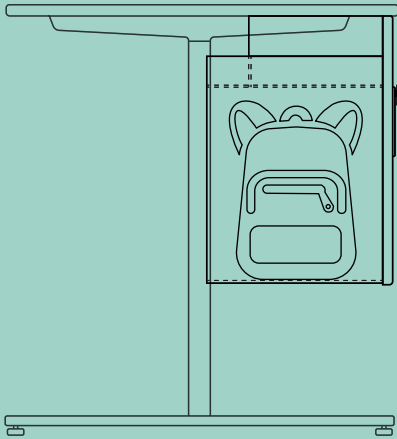

PRODUCT FEATURES

- Buddy is designed to work with many of the leading height adjustable desking ranges and can be easily adapted to fit any new desking system*
- Option to add additional USB charging capabilities
- Easy-open rounded oversailing door
- Selection of internal accessories including non-slip rubber mat
- Select from 33 steel paint colours or 7 laminate finishes**
- Choose from 5 locking options including key, combination and digital
- 5 year guarantee
- Made in the UK

* Prior to manufacturing, we will always request a drawing of your desk to confirm fitment

** Laminate finish on door only

DIMENSIONS AND CAPACITY GUIDE

Buddy is 270mm (10.6") wide, 470mm (18.5") high and 426mm (16.8") deep.

Large internal drawer compartment is 220mm (8.6") wide x 380mm (14.9") deep x 310mm (12.2") high.

Small internal shelf compartment is 200mm (7.8") wide x 300mm (11.8") deep x 60mm (2.3") high.

LOCK OPTIONS