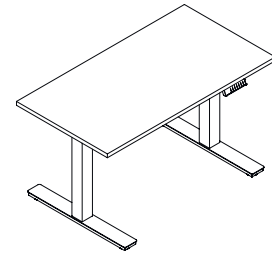

Range Overview

Bisley Cube

Bisley Cube is an electric, height adjustable desk with just a simple touch of a button. The desk has sleek, clean-cut lines, a sturdy frame and features a unique dual motor for easy height adjustability. This allows for a smooth transition between sitting and standing, encouraging you to vary your posture throughout the day for wellness and mobility.

Bisley Cube's dual motor is one of the quietest on the market with a noise rating of less than 45db. And with a maximum lifting capacity of 120kg, your desk will move with even the sturdiest of loads. Available in a selection of colours, the Bisley Cubic has a choice of desktop options so you can create a desk set up that suits your office aesthetic and your brand style.