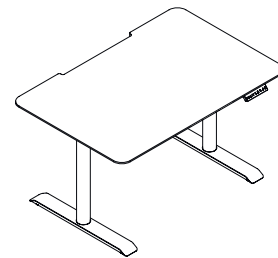

Range Overview

Bisley Cube

Bisley Cube is an electric, height adjustable desk with just a simple touch of a button. The desk has sleek, clean-cut lines, a sturdy frame and features a unique dual motor for easy height adjustability. This allows for a smooth transition between sitting and standing, encouraging you to vary your posture throughout the day for wellness and mobility.

Bisley Cube's dual motor is one of the quietest on the market with a noise rating of less than 45db. And with a maximum lifting capacity of 120kg, your desk will move with even the sturdiest of loads. Available in a selection of colours, the Bisley Cubic has a choice of desktop options so you can create a desk set up that suits your office aesthetic and your brand style.

Bisley Cly

Bringing style and functionality to any workspace, Bisley Cly is a height adjustable desk. With its stylish cylindrical legs, which gives an ultra-modern look, transforming your workspace into a more modern and contemporary environment.

Cly has a sleek, strong cylindrical frame and a unique dual motor for easy height adjustability. This enables a smooth transition between sitting and standing, enabling you to vary your posture throughout the day, improving wellness and mobility.