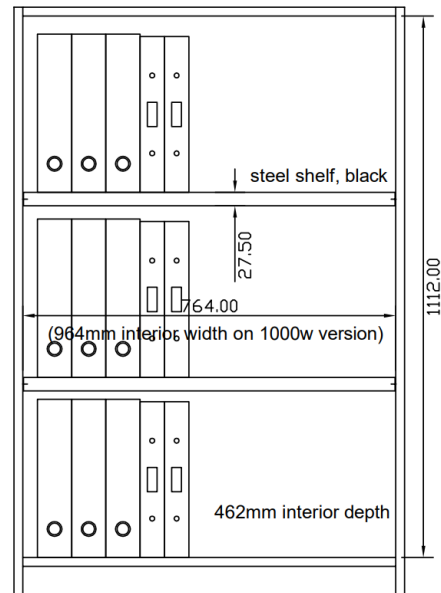

# Pren Cupboard Internal Dimensions

715mm High  
Available in 800mm wide only

1018mm High

1210mm High

1590mm High

1970mm High

# Pren Wardrobe Internal Dimensions

1018mm High

1210mm High

1590mm High

1970mm High

# Pren 1018mm High Locker Internal Dimensions

1 DOOR

2 DOOR

2 DOOR /  
1 DRAWER

# Pren 1970mm High Locker Internal Dimensions

SINGLE DOOR

2 DOOR

3 DOOR

4 DOOR

4 DOOR /  
1 DRAWER

5 DOOR /  
1 DRAWER