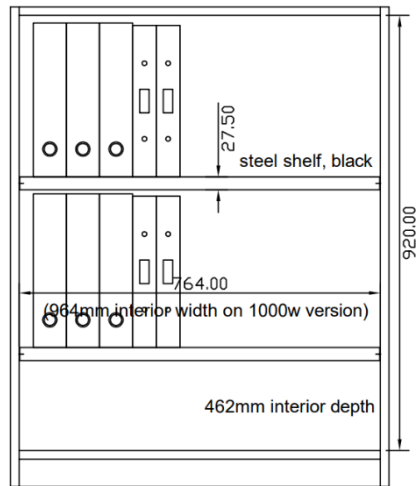

# Pren Cupboard Internal Dimensions

715mm High  
Available in 800mm wide only

1018mm High

1210mm High

1590mm High

1970mm High

# Pren Wardrobe Internal Dimensions

1018mm High

1210mm High

1590mm High

1970mm High

# Pren 1018mm High Locker Internal Dimensions

1 DOOR

2 DOOR

2 DOOR /  
1 DRAWER

# Pren 1970mm High Locker Internal Dimensions

SINGLE DOOR

2 DOOR

3 DOOR

4 DOOR

4 DOOR /  
1 DRAWER

5 DOOR /  
1 DRAWER