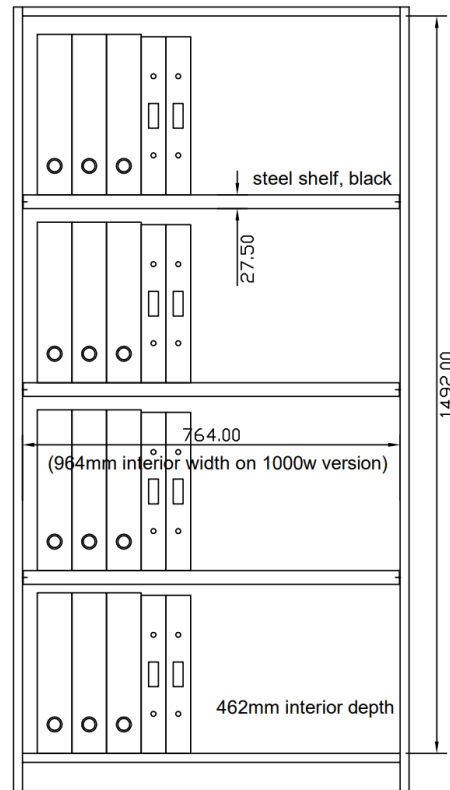

# Pren Cupboard Internal Dimensions

715mm High  
Available in 800mm wide only

1018mm High

1210mm High

1590mm High

1970mm High

# Pren Wardrobe Internal Dimensions

1018mm High

1210mm High

1590mm High

1970mm High

# Pren 1018mm High Locker Internal Dimensions

1 DOOR

2 DOOR

2 DOOR /  
1 DRAWER

# Pren 1970mm High Locker Internal Dimensions

SINGLE DOOR

2 DOOR

3 DOOR

4 DOOR

4 DOOR /  
1 DRAWER

5 DOOR /  
1 DRAWER