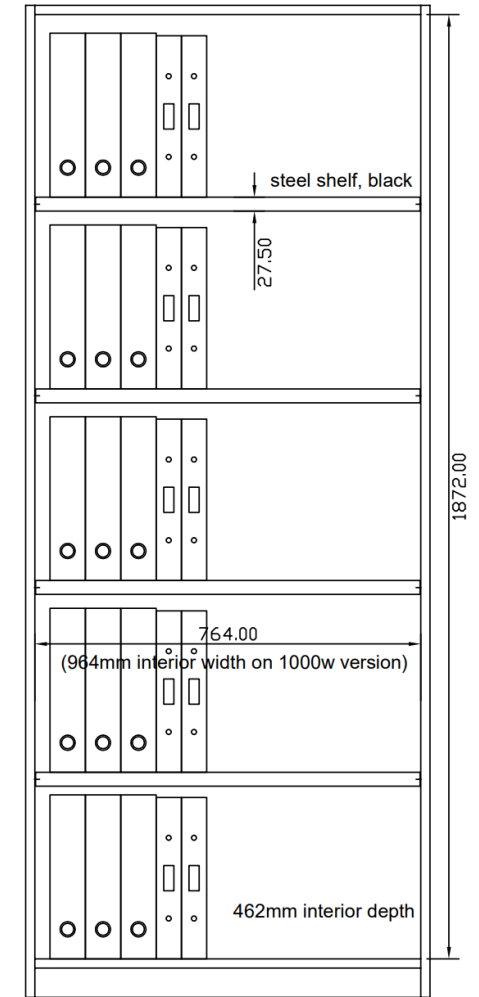

# Pren Cupboard Internal Dimensions

715mm High  
Available in 800mm wide only

1018mm High

1210mm High

1590mm High

1970mm High

# Pren Wardrobe Internal Dimensions

1018mm High

1210mm High

1590mm High

1970mm High

# Pren 1018mm High Locker Internal Dimensions

1 DOOR

2 DOOR

2 DOOR /  
1 DRAWER

# Pren 1970mm High Locker Internal Dimensions

SINGLE DOOR

2 DOOR

3 DOOR

4 DOOR

4 DOOR /  
1 DRAWER

5 DOOR /  
1 DRAWER