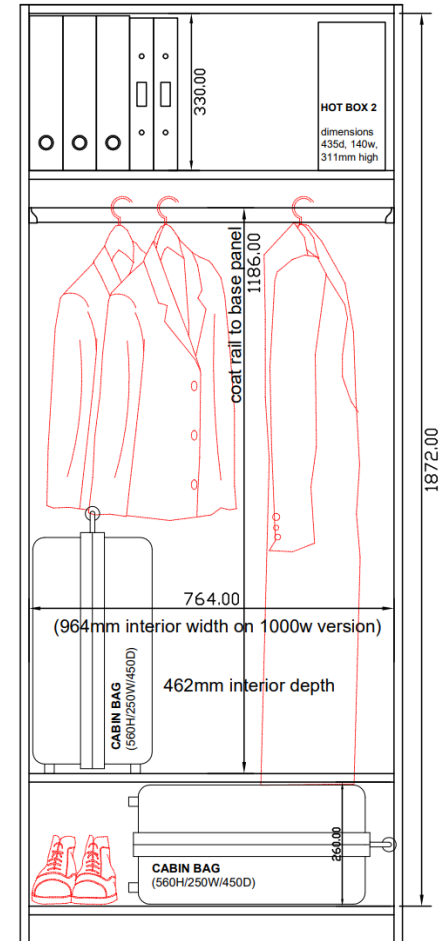

# Pren Cupboard Internal Dimensions

715mm High  
Available in 800mm wide only

1018mm High

1210mm High

1590mm High

1970mm High

# Pren Wardrobe Internal Dimensions

1018mm High

1210mm High

1590mm High

1970mm High

# Pren 1018mm High Locker Internal Dimensions

1 DOOR

2 DOOR

2 DOOR /  
1 DRAWER

# Pren 1970mm High Locker Internal Dimensions

SINGLE DOOR

2 DOOR

3 DOOR

4 DOOR

4 DOOR /  
1 DRAWER

5 DOOR /  
1 DRAWER