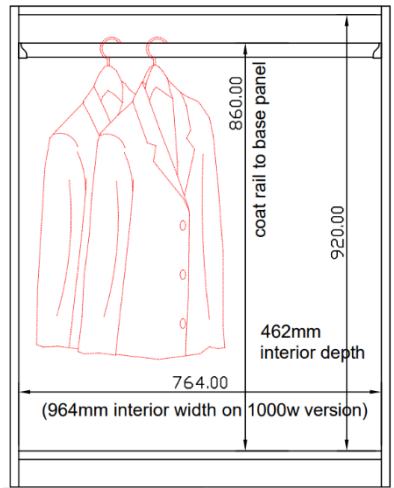

# Pren Cupboard Internal Dimensions

715mm High  
Available in 800mm wide only

1018mm High

1210mm High

1590mm High

1970mm High

# Pren Wardrobe Internal Dimensions

1018mm High

1210mm High

1590mm High

1970mm High

# Pren 1018mm High Locker Internal Dimensions

1 DOOR

2 DOOR

2 DOOR /  
1 DRAWER

# Pren 1970mm High Locker Internal Dimensions

SINGLE DOOR

2 DOOR

3 DOOR

4 DOOR

4 DOOR /  
1 DRAWER

5 DOOR /  
1 DRAWER