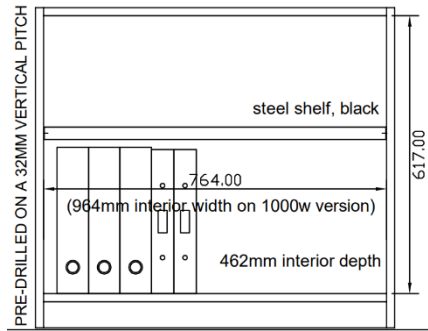

# Pren Cupboard Internal Dimensions

715mm High  
Available in 800mm wide only

1018mm High

1210mm High

1590mm High

1970mm High

# Pren Wardrobe Internal Dimensions

1018mm High

1210mm High

1590mm High

1970mm High

# Pren 1018mm High Locker Internal Dimensions

1 DOOR

2 DOOR

2 DOOR /  
1 DRAWER

# Pren 1970mm High Locker Internal Dimensions

SINGLE DOOR

2 DOOR

3 DOOR

4 DOOR

4 DOOR /  
1 DRAWER

5 DOOR /  
1 DRAWER