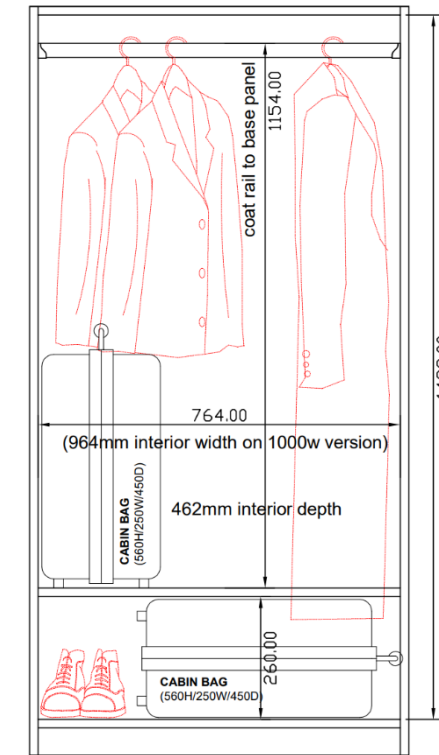

# Pren Cupboard Internal Dimensions

715mm High  
Available in 800mm wide only

1018mm High

1210mm High

1590mm High

1970mm High

# Pren Wardrobe Internal Dimensions

1018mm High

1210mm High

1590mm High

1970mm High

# Pren 1018mm High Locker Internal Dimensions

1 DOOR

2 DOOR

2 DOOR /  
1 DRAWER

# Pren 1970mm High Locker Internal Dimensions

SINGLE DOOR

2 DOOR

3 DOOR

4 DOOR

4 DOOR /  
1 DRAWER

5 DOOR /  
1 DRAWER