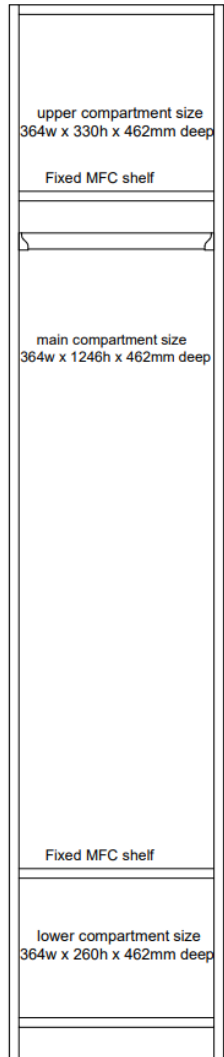

# Pren Cupboard Internal Dimensions

715mm High  
Available in 800mm wide only

1018mm High

1210mm High

1590mm High

1970mm High

# Pren Wardrobe Internal Dimensions

1018mm High

1210mm High

1590mm High

1970mm High

# Pren 1018mm High Locker Internal Dimensions

1 DOOR

2 DOOR

2 DOOR /  
1 DRAWER

# Pren 1970mm High Locker Internal Dimensions

SINGLE DOOR

2 DOOR

3 DOOR

4 DOOR

4 DOOR /  
1 DRAWER

5 DOOR /  
1 DRAWER