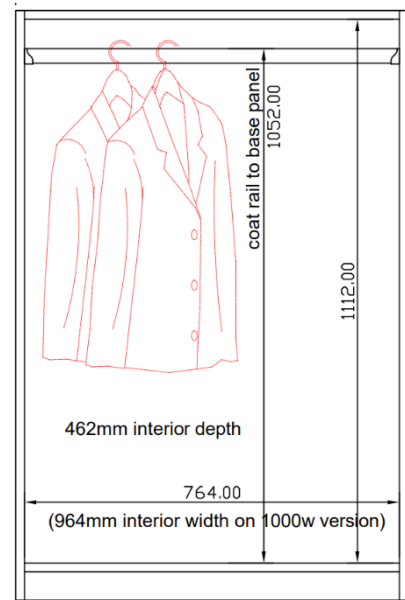

# Pren Cupboard Internal Dimensions

715mm High  
Available in 800mm wide only

1018mm High

1210mm High

1590mm High

1970mm High

# Pren Wardrobe Internal Dimensions

1018mm High

1210mm High

1590mm High

1970mm High

# Pren 1018mm High Locker Internal Dimensions

1 DOOR

2 DOOR

2 DOOR /  
1 DRAWER

# Pren 1970mm High Locker Internal Dimensions

SINGLE DOOR

2 DOOR

3 DOOR

4 DOOR

4 DOOR /  
1 DRAWER

5 DOOR /  
1 DRAWER